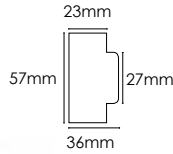

**Dimensions**

Total Length: 65mm  
Back Set: 45mm  
Face Plate Size: 58mm x 27mm  
Dust Box: Yes

**Finishes Available:**

- ALCE25AB
- ALCE25AC
- ALCE25BN
- ALCE25DS
- ALCE25MAB
- ALCE25MB
- ALCE25MBN
- ALCE25PB
- ALCE25PC
- ALCE25PN
- ALCE25SB
- ALCE25SC
- ALCE25SN
- ALCE25UB
- ALCE25USC