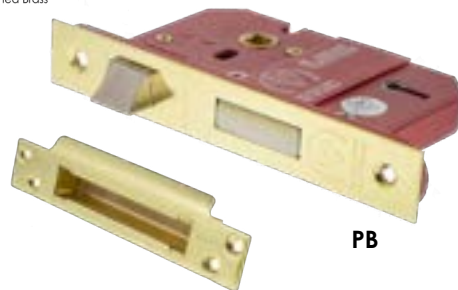

Finishes Available:

PB

Base Material: Pressed Steel
Sold with Matching Wood Screws.
Dimensions
Back Set: 45mm
Face Plate Size: 155x25mm
Dust Box: Yes

Finishes Available:

- ALKSASH5LK25AB
- ALKSASH5LK25DS
- ALKSASH5LK25MB
- ALKSASH5LK25PB
- ALKSASH5LK25PC
- ALKSASH5LK25SC
- ALKSASH5LK25UB

ALKSASH5LK3(finish) 3" CE ATLANTIC ELITE 5 LEVER KEY SASHLOCK

3" Bolt Through 5 Lever Key Sashlock - BRITISH STANDARD - BS3621

Base Material: Pressed Steel
Sold with Matching Wood Screws.
Dimensions
Back Set: 57mm
Face Plate Size: 155x25mm
Keep with Dust Box: Yes

Finishes Available:

- ALKSASH5LK3AB
- ALKSASH5LK3DS
- ALKSASH5LK3MB
- ALKSASH5LK3PB
- ALKSASH5LK3PC
- ALKSASH5LK3SC
- ALKSASH5LK3UB