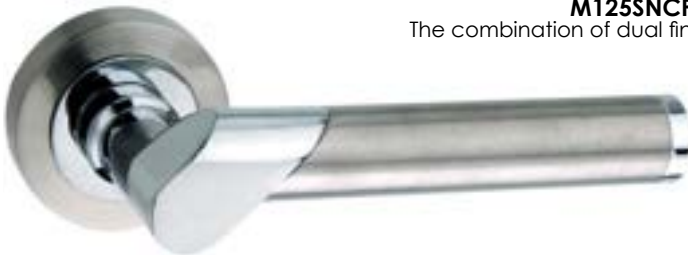

M125SNCP TUNIS LEVER ON ROUND ROSE SNCP
The combination of dual finish creates a warm, modern finish option.