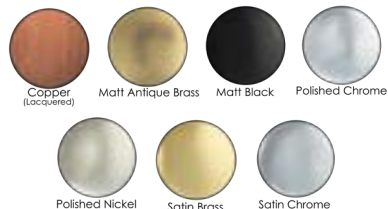

Finishes Available:  
C: CA20023030  
MAB: CA20723030  
MB: CA20843030  
PC: CA20303030  
PN: CA20163030  
SB: CA20083030  
SC: CA20323030

SC

Finishes Available:

B = 30mm  
C = 30mm  
X = 35mm  
Y = 35mm