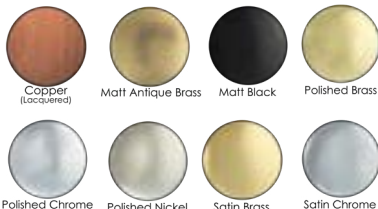

Finishes Available:  
C: C603023030  
MAB: C603723030  
MB: C603843030  
PB: C603013030  
PC: C603303030  
PN: C603063030  
SB: C603083030  
SC: C603323030

Keyed Alike available.

Finishes Available:

B = 30mm  
C = 30mm  
X = 35mm  
Y = 35mm