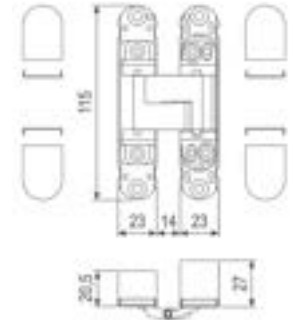

FIRE RATED

ADJUSTMENTS

WOOD/ ALUMINIUM

CAPACITY 40KG/60KG

Key Features of the AGB Concealed Hinges

- Ideal even for **aluminium** frames, thanks to the 4mm thickness of the hinge fastening
- **Completely invisible** thanks to slim dimensions
- Easy installation: sash & frame parts can be **installed separately** during production and joined on-site
- Suit **wooden or aluminium** doors
- When the door is closed nothing can be seen of the hinge - **ideal for minimalist interiors**
- When fitted, it allows the door to open **180 degrees**
- Suitable for flush doors with rebate or without rebate
- Suitable for fire & smoke resistant doors for up to **30 minutes**