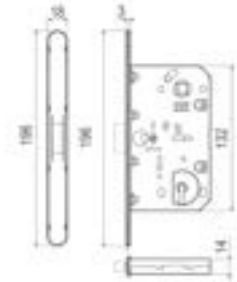

Finishes Available: