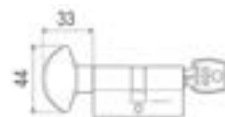

**FIRE DOOR
EN 1634**