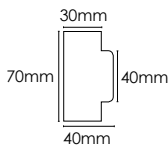

AL4(finish) 4" TUBULAR LATCH 4" Heavy Duty Double Sprung Bolt Through Tubular Latch

Base Material: Pressed Steel
Sold with Matching Wood Screws.

Dimensions
Total Length: 100mm
Back Set: 75mm
Face Plate Size (Removable): 58mm x 27mm
Dust Box: Yes

Finishes Available:

- AL4AB
- AL4AC
- AL4BN
- AL4DS
- AL4MAB
- AL4MB
- AL4MBN
- AL4PB
- AL4PC
- AL4PN
- AL4SB
- AL4SC
- AL4SN
- AL4UB
- AL4UDB
- AL4USC

SC

Finishes Available: