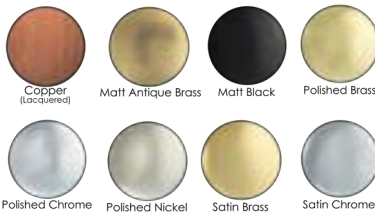

AGB EURO PROFILE 5 PIN CYLINDER - KEY TO TURN - 35-35MM (70MM)

5 PIN Key to Differ Euro Cylinder - Key to Turn.

Base Material:
KEY TO DIFFER.
BS EN 1303:2015
3 Keys provided.

Dimensions
Total Length: 70mm

Finishes Available:

B = 30mm
C = 30mm
X = 35mm
Y = 35mm