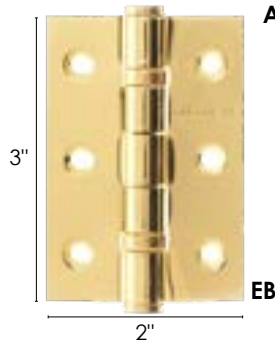

Packs of 3:
A2HB32525BN(3)
A2HB32525MB(3)
A2HB32525PC(3)
A2HB32525SC(3)
A2HB32525SN(3)

*Further finishes may be available in packs of 3
Enquire to find out more!

Finishes Available:

A2H322(finish) ATLANTIC FIRE RATED ELITE 3" HINGES

3" X 2" X 2mm Stainless Steel Ball Bearing Hinges
CE Marked Fire Rated FD30/60

Base Material: Stainless Steel
Sold with Matching Wood Screws.

Dimensions
Length: 76mm
Width: 50mm
Depth of Leaf: 2mm
Depth of Knuckle: 12mm

Finishes Available:

A2H322EB
A2H322MB
A2H322PSS
A2H322SSS

AH1433(finish) ATLANTIC ELITE 4" HINGES

4" X 3" X 3mm Ball Bearing Hinges
Grade 13 Fire Rated FD30/60 Fire Door Hinge

*TO BE COMPLIANT MUST BE USED WITH INTUMESCENTS - PAGE 154-155

Base Material: Stainless Steel
Sold with Matching Wood Screws.

Dimensions
Length: 102mm
Width: 76mm
Depth of Leaf: 3mm
Depth of Knuckle: 14mm

Finishes Available:

AH1433AB
AH1433AC
AH1433BN
AH1433DS
AH1433EB
AH1433MAB
AH1433MB
AH1433MBN
AH1433PSS
AH1433SB
AH1433SSS
AH1433UB
AH1433USC