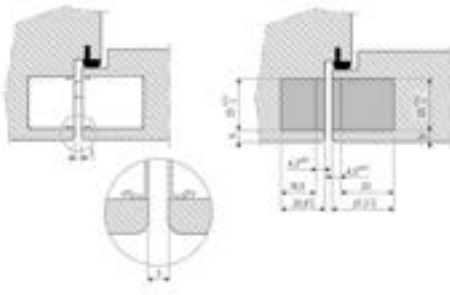

ADJUSTMENTS

1
Pressure Adjustments

2
Vertical Adjustments

3
Horizontal Adjustments