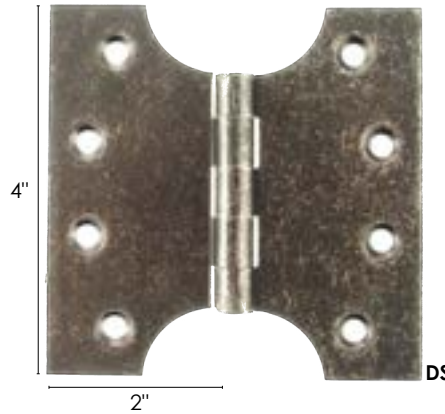

APH424(finish) ATLANTIC ELITE 4" PARLIAMENT HINGES

4" X 2" X 2.2mm Solid Brass Parliament Hinges

Base Material: Solid Brass
Sold with Matching Wood Screws.

Dimensions
Length: 102mm
Width: 102mm
Depth of Leaf: 4mm
Depth of Knuckle: 11mm

Finishes Available:

APH424AB
APH424AC
APH424BN
APH424DS
APH424MAB
APH424MB
APH424MBN
APH424PB
APH424PC
APH424PN
APH424SB
APH424SC
APH424SN
APH424UB
APH424USC

Finishes Available:

AHG111433(finish) ATLANTIC ELITE 4" HINGES

4" X 3" X 3mm Ball Bearing Hinges

Grade 11 Fire Rated FD30/60 Fire Door Hinge

*TO BE COMPLIANT MUST BE USED WITH INTUMESCENTS - PAGE 154-155

Base Material: Mild Steel
Sold with Matching Wood Screws.

Dimensions
Length: 102mm
Width: 76mm
Depth of Leaf: 3mm

Finishes Available:

AHG111433AB
AHG111433BN
AHG111433MB
AHG111433PC
AHG111433SC
AHG111433SN
AHG111433SSS
AHG111433SUB

Packs of 3:

AHG111433AB(3)
AHG111433MB(3)
AHG111433PC(3)
AHG111433SC(3)
AHG111433SN(3)