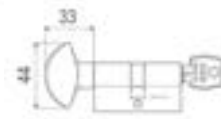

Finishes Available:

B = 30mm  
C = 30mm  
X = 35mm  
Y = 35mm

PB

Finishes Available:  
C: C620023030  
MAB: C620723030  
MB: C620843030  
PB: C620013030  
PC: C620303030  
PN: C620063030  
SB: C620083030  
SC: C620323030