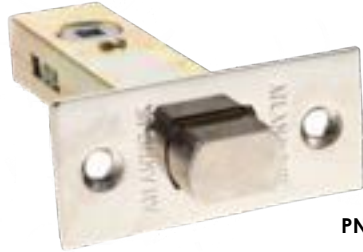

TUBULAR MORTICE DEADBOLTS

ADB25(finish) 2.5" TUBULAR DEADBOLT

2.5" Quality Non-Bolt Through Tubular Deadbolt

Base Material: Zinc
Sold with Matching Wood Screws.
Dimensions
Total Length: 63mm
Back Set: 45mm
Face Plate Size (Removable): 58mm x 27mm
Keep & Dust Box: Yes
Operated by 5mm Spindle

Finishes Available:

- ADB25AB
- ADB25AC
- ADB25BN
- ADB25DS
- ADB25MAB
- ADB25MB
- ADB25MBN
- ADB25PB
- ADB25PC
- ADB25PN
- ADB25SB
- ADB25SC
- ADB25SN
- ADB25UB
- ADB25UDB
- ADB25USC

PN