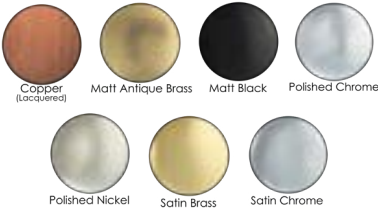

AGB EURO PROFILE 15 PIN DOUBLE CYLINDER- KEY TO KEY - 40-40MM (80MM)

15 PIN Key to Differ Euro Cylinder - Key to Key.

Finishes Available:

B = 35mm
C = 35mm
X = 40mm
Y = 40mm