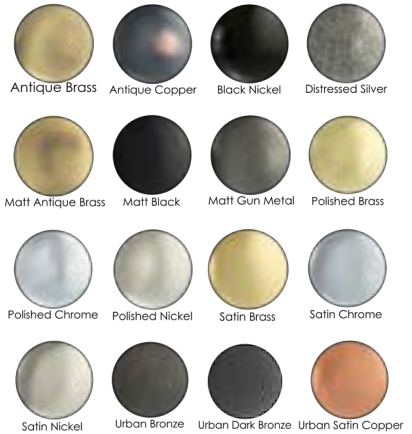

Finishes Available:

- ADB25AB
- ADB25AC
- ADB25BN
- ADB25DS
- ADB25MAB
- ADB25MB
- ADB25MBN
- ADB25PB
- ADB25PC
- ADB25PN
- ADB25SB
- ADB25SC
- ADB25SN
- ADB25UB
- ADB25UDB
- ADB25USC

PN

Finishes Available: