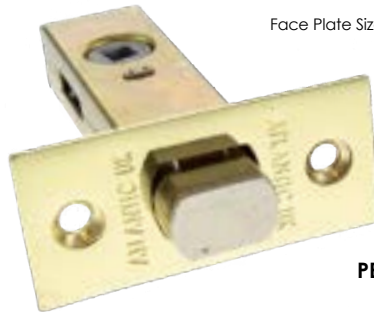

ADB3(finish) 3" TUBULAR DEADBOLT

3" Non-Bolt Through Tubular Deadbolt

Base Material: Zinc
Sold with Matching Wood Screws.
Dimensions
Total Length: 80mm
Back Set: 60mm
Face Plate Size (Removable): 58mm x 27mm
Keep & Dust Box: Yes
Operated by 5mm Spindle

Finishes Available:

- ADB3AB
- ADB3AC
- ADB3BN
- ADB3DS
- ADB3MAB
- ADB3MB
- ADB3MBN
- ADB3PB
- ADB3PC
- ADB3PN
- ADB3SB
- ADB3SC
- ADB3SN
- ADB3UB
- ADB3UDB
- ADB3USC

PB

ADB4(finish) 4" TUBULAR DEADBOLT

4" Non-Bolt Through Tubular Deadbolt

Base Material: Zinc
Sold with Matching Wood Screws.
Dimensions
Total Length: 100mm
Back Set: 75mm
Face Plate Size (Removable): 58mm x 27mm
Keep & Dust Box: Yes
Operated by 5mm Spindle

Finishes Available:

- ADB4AB
- ADB4AC
- ADB4BN
- ADB4DS
- ADB4MAB
- ADB4MB
- ADB4MBN
- ADB4PB
- ADB4PC
- ADB4PN
- ADB4SB
- ADB4SC
- ADB4SN
- ADB4UB
- ADB4UDB
- ADB4USC