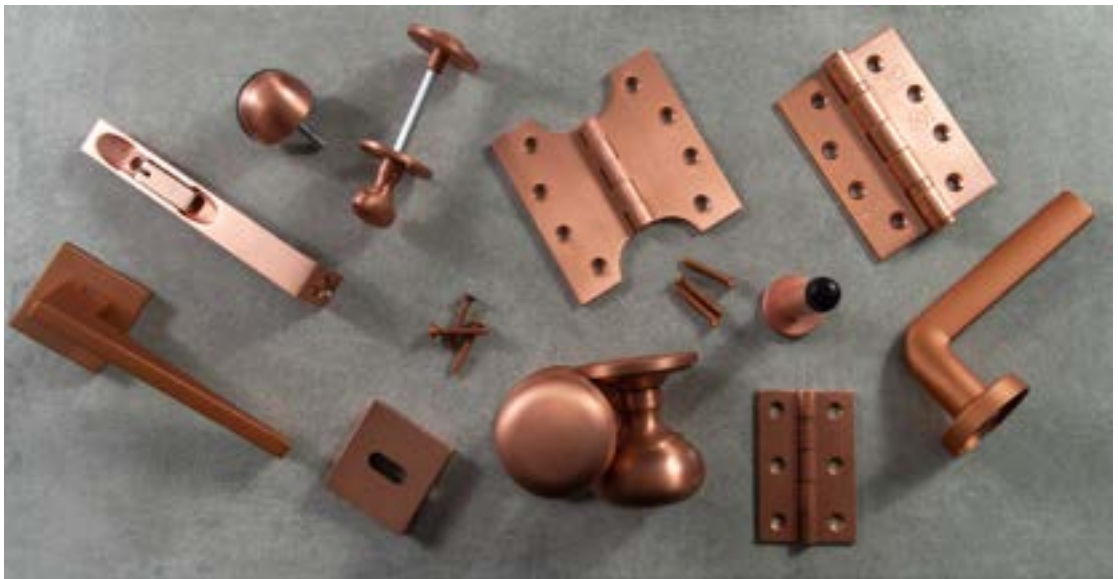

Urban Satin Copper

Urban Satin Copper is increasingly popular in the design world. This finish is vivid and metallic creating a warm and inviting punch of character and taste. Urban Satin Copper is an ideal option for a modern environment where a prominent design statement is desired. This finish looks particularly stunning when fitted on modern, coloured doors.