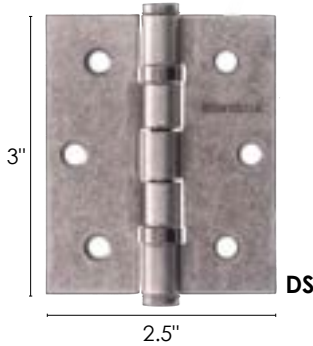

HINGES

A2HB32525(finish) ATLANTIC ELITE 3" HINGES

3" X 2.5" X 2.5mm Ball Bearing Hinges

Base Material: Steel
Sold with Matching Wood Screws.

Dimensions
Length: 75mm
Full Width: 63mm
Depth of Leaf: 2.5mm
Depth of Knuckle: 10mm

Finishes Available:

A2HB32525AB
A2HB32525BN
A2HB32525BP
A2HB32525DS
A2HB32525MAB
A2HB32525MB
A2HB32525MBN
A2HB32525PC
A2HB32525SC
A2HB32525SN