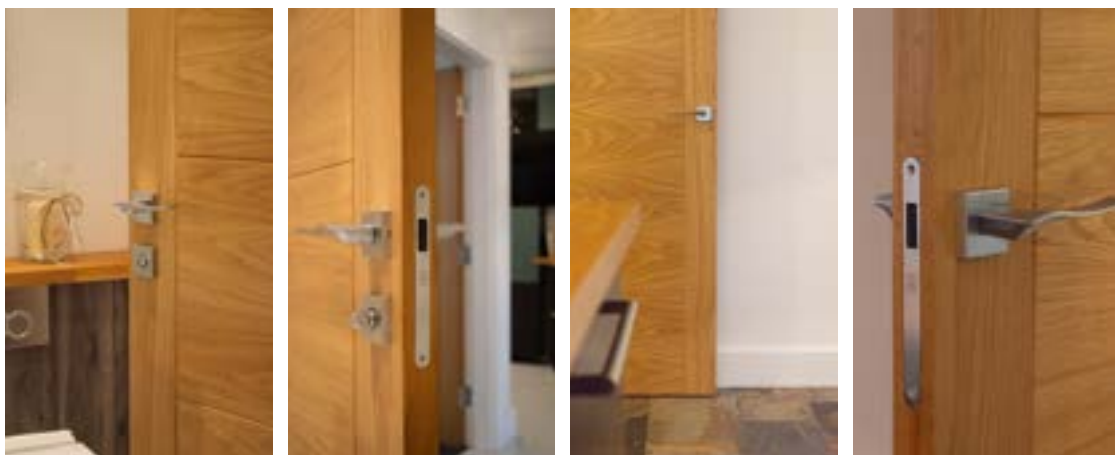

## A Refined Touch of Elegance

This family home was fitted with Old English Harrogate Mortice Knobs in Antique Copper. Traditional elements & character have been retained throughout the 1930's property, whilst a contemporary twist has been added. Antique Copper is perfect for creating this blend.