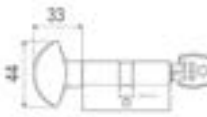

CYLINDERS - AGB - 5 PIN

AGB EURO PROFILE 5 PIN CYLINDER - KEY TO TURN - 30-30MM (60MM)

5 PIN Key to Differ Euro Cylinder - Key to Turn.

Base Material:
KEY TO DIFFER.
BS EN 1303:2015
3 Keys provided.

Dimensions
Total Length: 60mm

Finishes Available:
C: C620022525
MAB: C620722525
MB: C620842525
PB: C620012525
PC: C620302525
PN: C620062525
SB: C620082525
SC: C620322525

PN

Finishes Available:

B = 25mm
C = 25mm
X = 30mm
Y = 30mm

FIRE DOOR
EN1634

5 PINS

ANTI-PULL
CAM

3 KEYS

AGB EURO PROFILE 5 PIN CYLINDER - KEY TO TURN - 35-35MM (70MM)

5 PIN Key to Differ Euro Cylinder - Key to Turn.

Base Material:
KEY TO DIFFER.
BS EN 1303:2015
3 Keys provided.

Dimensions
Total Length: 70mm

Finishes Available:

B = 30mm
C = 30mm
X = 35mm
Y = 35mm

PB

Finishes Available:
C: C620023030
MAB: C620723030
MB: C620843030
PB: C620013030
PC: C620303030
PN: C620063030
SB: C620083030
SC: C620323030

FIRE DOOR
EN1634

5 PINS

ANTI-PULL
CAM

3 KEYS

1
5 Pins In Brass For
The Coding

2
Anti-Pull Cam In
Sintered Steel

3
3 Profile Keys