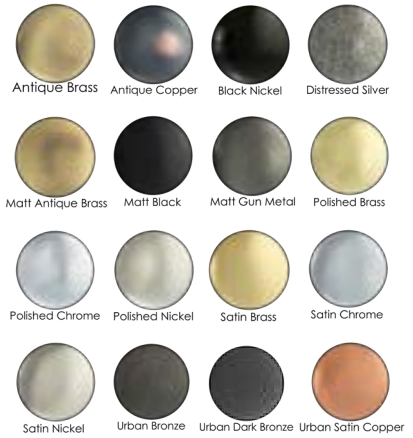

Finishes Available: