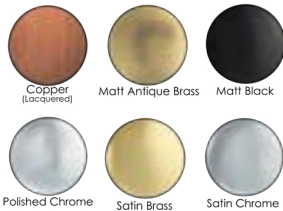

AGB EURO PROFILE 5 PIN SINGLE CYLINDER - 10-35MM (45MM) 5 PIN Euro Half Cylinder - Key only.

Base Material:
KEY TO DIFFER.
BS EN 1303:2015
3 Keys provided.

Dimensions
Total Length: 45mm

Finishes Available:
C: C630020530
MAB: C630720530
MB: C630840530
PC: C630300530
SB: C630080530
SC: C630320530

Finishes Available:

B = 5mm
C = 30mm
X = 10mm
Y = 35mm