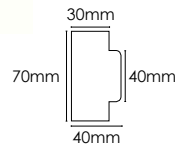

TUBULAR MORTICE LATCHES

AL25(finish) 2.5" TUBULAR LATCH 2.5" Quality Bolt Through Tubular Latch

Base Material: Pressed Steel
Sold with Matching Wood Screws.

Dimensions
Total Length: 63mm
Back Set: 45mm
Face Plate Size (Removable): 58mm x 27mm
Dust Box: Yes

Finishes Available:

- AL25AB
- AL25AC
- AL25BN
- AL25DS
- AL25MAB
- AL25MB
- AL25MBN
- AL25PB
- AL25PC
- AL25PN
- AL25SB
- AL25SC
- AL25SN
- AL25UB
- AL25UDB
- AL25USC

Finishes Available:

Finishes Available:

AL3(finish) 3" TUBULAR LATCH 3" Heavy Duty Double Sprung Bolt Through Tubular Latch

Base Material: Pressed Steel
Sold with Matching Wood Screws.

Dimensions
Total Length: 80mm
Back Set: 60mm
Face Plate Size (Removable): 58mm x 27mm
Dust Box: Yes

Finishes Available:

- AL3AB
- AL3AC
- AL3BN
- AL3DS
- AL3MAB
- AL3MB
- AL3MBN
- AL3PB
- AL3PC
- AL3PN
- AL3SB
- AL3SC
- AL3SN
- AL3UB
- AL3UDB
- AL3USC

AB

AL4(finish) 4" TUBULAR LATCH 4" Heavy Duty Double Sprung Bolt Through Tubular Latch

Base Material: Pressed Steel
Sold with Matching Wood Screws.

Dimensions
Total Length: 100mm
Back Set: 75mm
Face Plate Size (Removable): 58mm x 27mm
Dust Box: Yes

Finishes Available:

- AL4AB
- AL4AC
- AL4BN
- AL4DS
- AL4MAB
- AL4MB
- AL4MBN
- AL4PB
- AL4PC
- AL4PN
- AL4SB
- AL4SC
- AL4SN
- AL4UB
- AL4UDB
- AL4USC

Finishes Available:

ALSO AVAILABLE - AL6(finish) 6" TUBULAR LATCH 6" Heavy Duty Double Sprung Bolt Through Tubular Latch