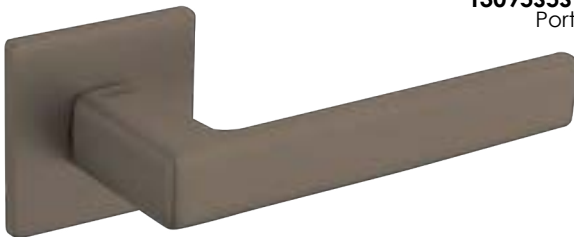

Titanium
Lever on Rose - Square Rose

T3095S5STT PORTEL LEVER ON 5MM SLIM SQUARE ROSE TT
Portel's straight lines complement the shade of Titanium.

Other Finishes: MB, BSN, PL, SC, PC
Matching WC Turn: TWCS5STT
Matching Key Esc: TESCKS5STT
Matching Euro Esc: TESCES5STT
Suggested Latch: AL3MBN
Base Material: Solid Brass
Branded Lever

Dimensions: A: 52mm B: 130mm C: 5mm D: 51mm

T4007S5STT CANHA LEVER ON 5MM SLIM SQUARE ROSE TT
Canha provides an outstanding finish to your home.

Other Finishes: MB, BSN, PL, SC, PC
Matching WC Turn: TWCS5STT
Matching Key Esc: TESCKS5STT
Matching Euro Esc: TESCES5STT
Suggested Latch: AL3MBN
Base Material: Solid Brass
Branded Lever

Dimensions: A: 52mm B: 138mm C: 5mm D: 54mm