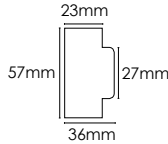

Finishes Available:

SN

BSEN 1935

FD30/60

Dimensions

Total Length: 78mm
Back Set: 57mm
Face Plate Size: 58mm x 27mm
Dust Box: Yes

Finishes Available:

- ALCE3AB
- ALCE3AC
- ALCE3BN
- ALCE3DS
- ALCE3MAB
- ALCE3MB
- ALCE3MBN
- ALCE3PB
- ALCE3PC
- ALCE3PN
- ALCE3SB
- ALCE3SC
- ALCE3SN
- ALCE3UB
- ALCE3USC

the finish® matters