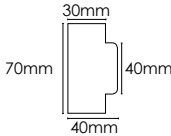

TUBULAR MORTICE LATCHES

AL25(finish) 2.5" TUBULAR LATCH 2.5" Quality Bolt Through Tubular Latch

Base Material: Pressed Steel
Sold with Matching Wood Screws.

Dimensions
Total Length: 63mm
Back Set: 45mm
Face Plate Size (Removable): 58mm x 27mm
Dust Box: Yes

Finishes Available:

- AL25AB
- AL25AC
- AL25BN
- AL25DS
- AL25MAB
- AL25MB
- AL25MBN
- AL25PB
- AL25PC
- AL25PN
- AL25SB
- AL25SC
- AL25SN
- AL25UB
- AL25UDB
- AL25USC

MBN

Finishes Available: