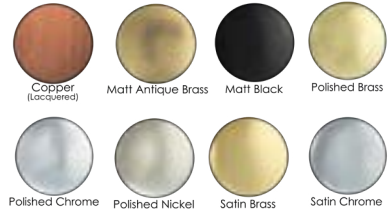

Finishes Available:  
C: C620022525  
MAB: C620722525  
MB: C620842525  
PB: C620012525  
PC: C620302525  
PN: C620062525  
SB: C620082525  
SC: C620322525

PN

Finishes Available:

B = 25mm  
C = 25mm  
X = 30mm  
Y = 30mm