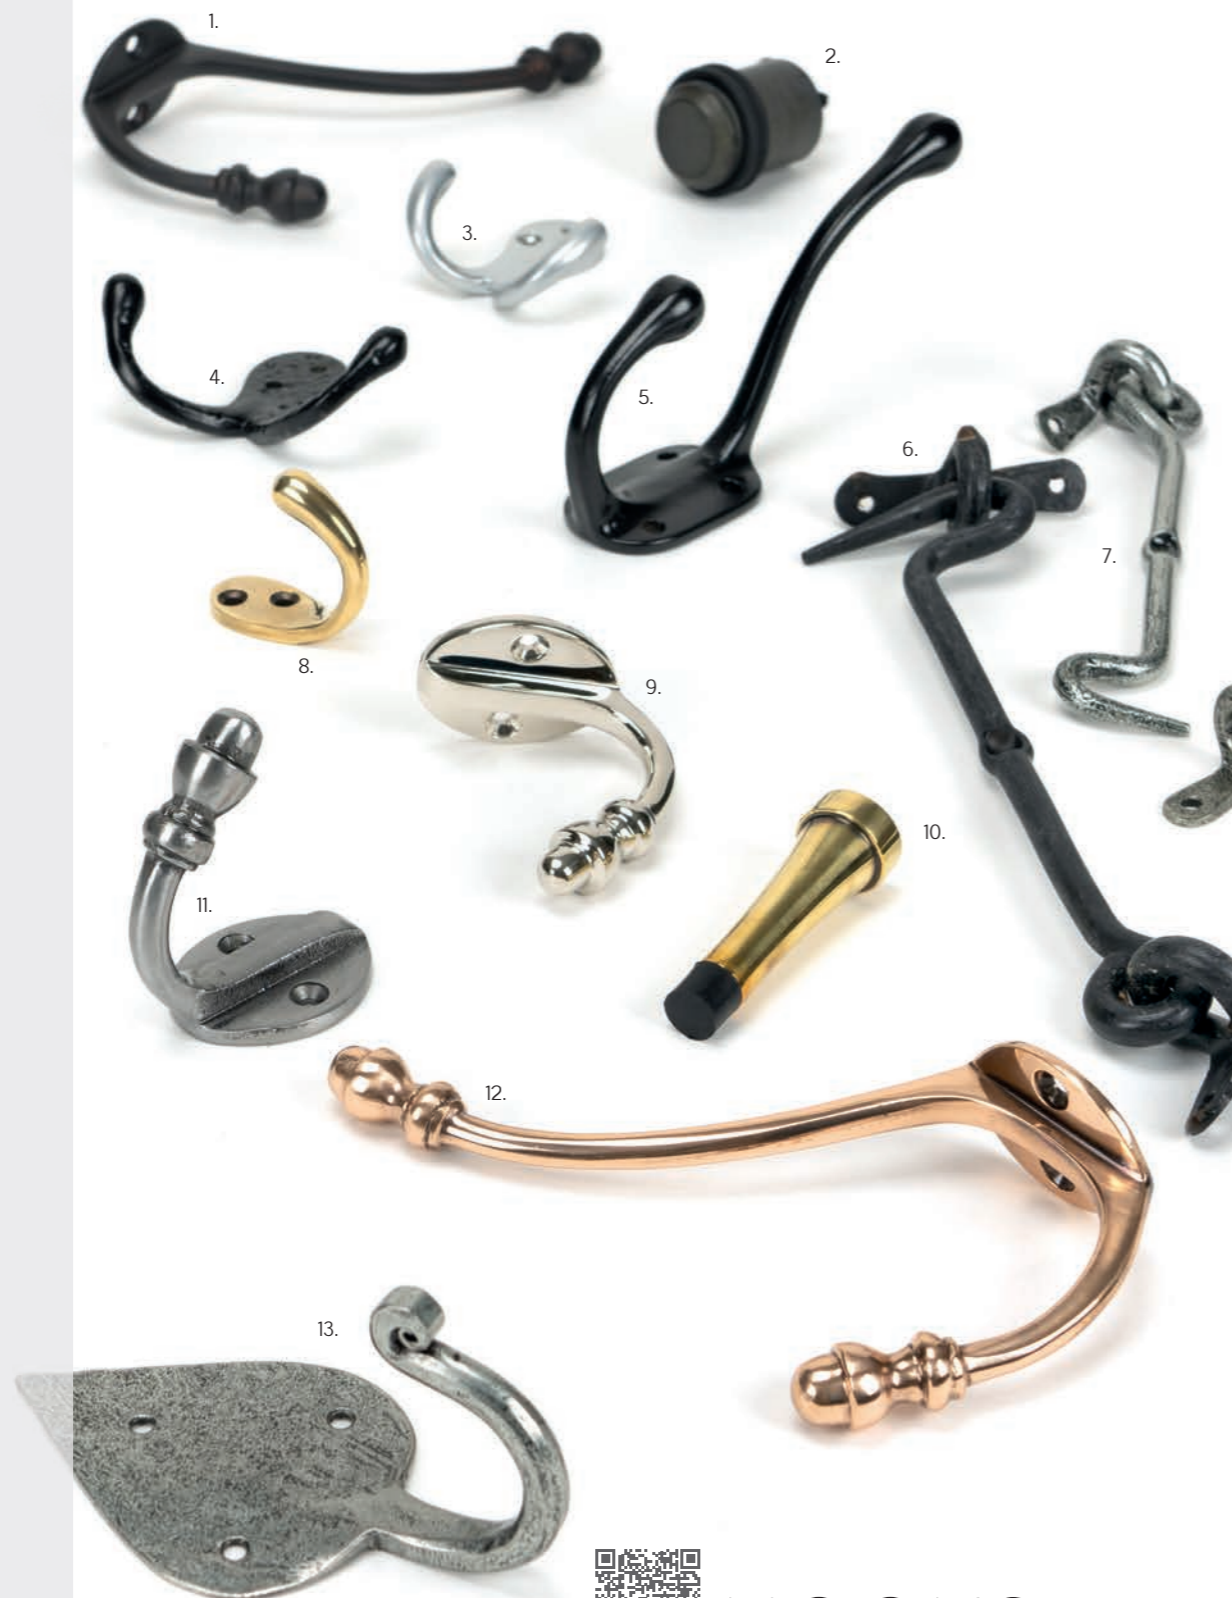

4. Black Celtic Double Robe Hook
Product Code: 83843
£4.84 +VAT R.R.P.

5. Black Celtic Hat & Coat Hook
Product Code: 33883
£3.91 +VAT R.R.P.

6. External Beeswax 8" Forged Cabin Hook
Product Code: 45605
£18.09 +VAT R.R.P.

7. Pewter 6" Forged Cabin Hook
Product Code: 83793
£14.49 +VAT R.R.P.

8. Aged Brass Celtic Single Robe Hook
Product Code: 46303
£6.85 +VAT R.R.P.

9. Polished Nickel Coat Hook
Product Code: 91749
£9.02 +VAT R.R.P.

10. Aged Brass Projection Door Stop
Product Code: 91510
£17.98 +VAT R.R.P.

11. Natural Smooth Coat Hook
Product Code: 83523
£4.49 +VAT R.R.P.

12. Polished Bronze Hat & Coat Hook
Product Code: 91963
£16.72 +VAT R.R.P.

13. Pewter Gothic Coat Hook
Product Code: 33688
£11.45 +VAT R.R.P.

N.B. prices are correct as of 1st July 2021 - please see website for all up-to-date pricing.

Our range of accessories provide the all-important finishing touches. Our large and varied collection of hooks are both purposeful and decorative. Choose from classic hat and coat hooks, rustic cup hooks or forged cabin hooks in various sizes. Our quality door stops come in several finishes allowing you to finish match a project throughout.