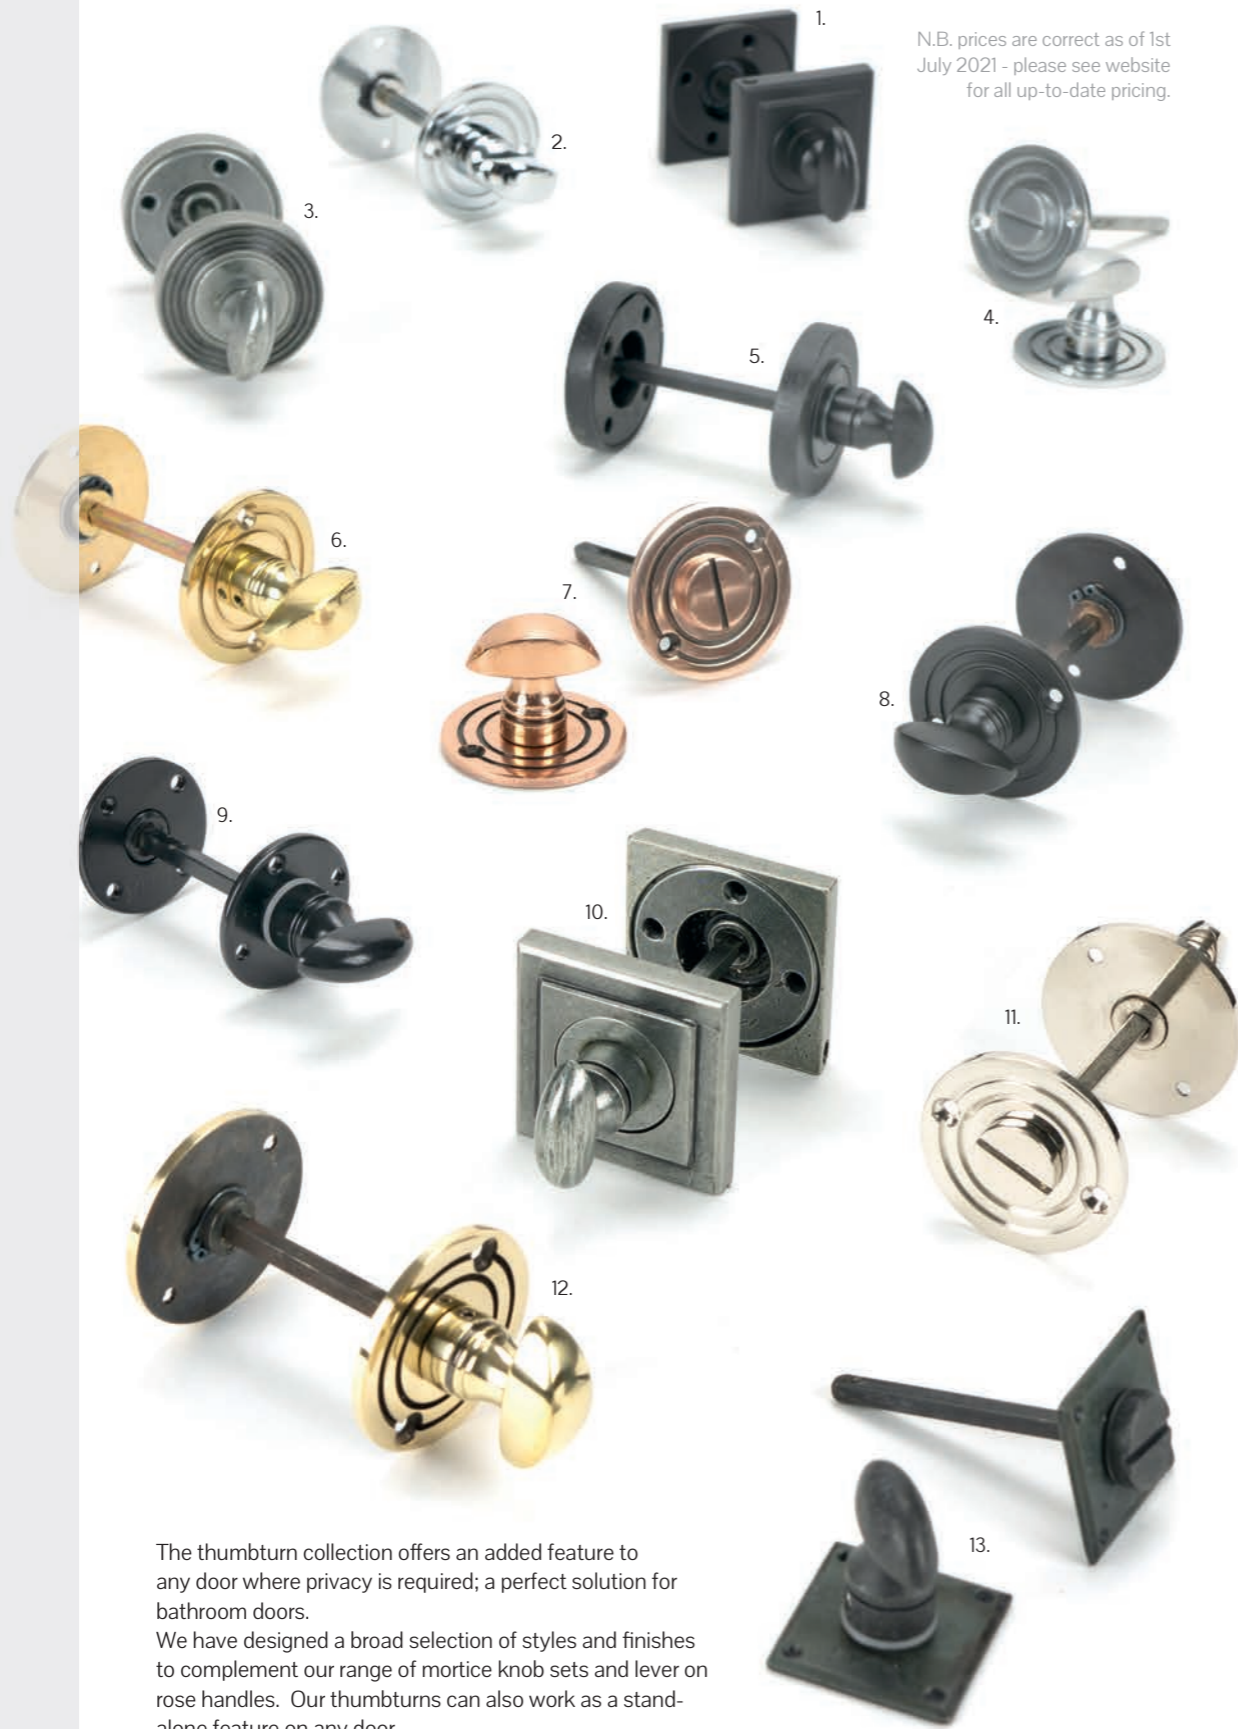

FEATURED
PRODUCTS

THUMBTURN
THE COLLECTION

1. Matt Black Round
Thumbturn Set (Square)
Product Code: 49547
£44.29 +VAT R.R.P.

2. Polished Chrome Round
Bathroom Thumbturn
Product Code: 90284
£31.19 +VAT R.R.P.

3. Pewter Round
Thumbturn Set (Beehive)
Product Code: 45753
£44.19 +VAT R.R.P.

4. Satin Chrome Round
Bathroom Thumbturn
Product Code: 91996
£31.19 +VAT R.R.P.

5. External Beeswax Round
Thumbturn Set (Plain)
Product Code: 45747
£44.19 +VAT R.R.P.

6. Polished Brass Round
Bathroom Thumbturn
Product Code: 83825
£21.74 +VAT R.R.P.

7. Polished Bronze Round
Bathroom Thumbturn
Product Code: 91930
£36.35 +VAT R.R.P.

8. Aged Bronze Round
Bathroom Thumbturn
Product Code: 83958
£36.35 +VAT R.R.P.

9. Black Round
Bathroom Thumbturn
Product Code: 33382
£26.04 +VAT R.R.P.

10. Pewter Round
Thumbturn Set (Square)
Product Code: 45754
£46.39 +VAT R.R.P.

11. Polished Nickel Round
Bathroom Thumbturn
Product Code: 83824
£22.11 +VAT R.R.P.

12. Aged Brass Round
Bathroom Thumbturn
Product Code: 83804
£31.19 +VAT R.R.P.

13. Beeswax Diamond
Bathroom Thumbturn
Product Code: 33265
£27.45 +VAT R.R.P.

N.B. prices are correct as of 1st July 2021 - please see website for all up-to-date pricing.

The thumbturn collection offers an added feature to any door where privacy is required; a perfect solution for bathroom doors. We have designed a broad selection of styles and finishes to complement our range of mortice knob sets and lever on rose handles. Our thumbturns can also work as a stand-alone feature on any door. The collection offers face fix thumbturns for use in more traditional properties or a range of concealed fix which lend themselves to more contemporary settings.