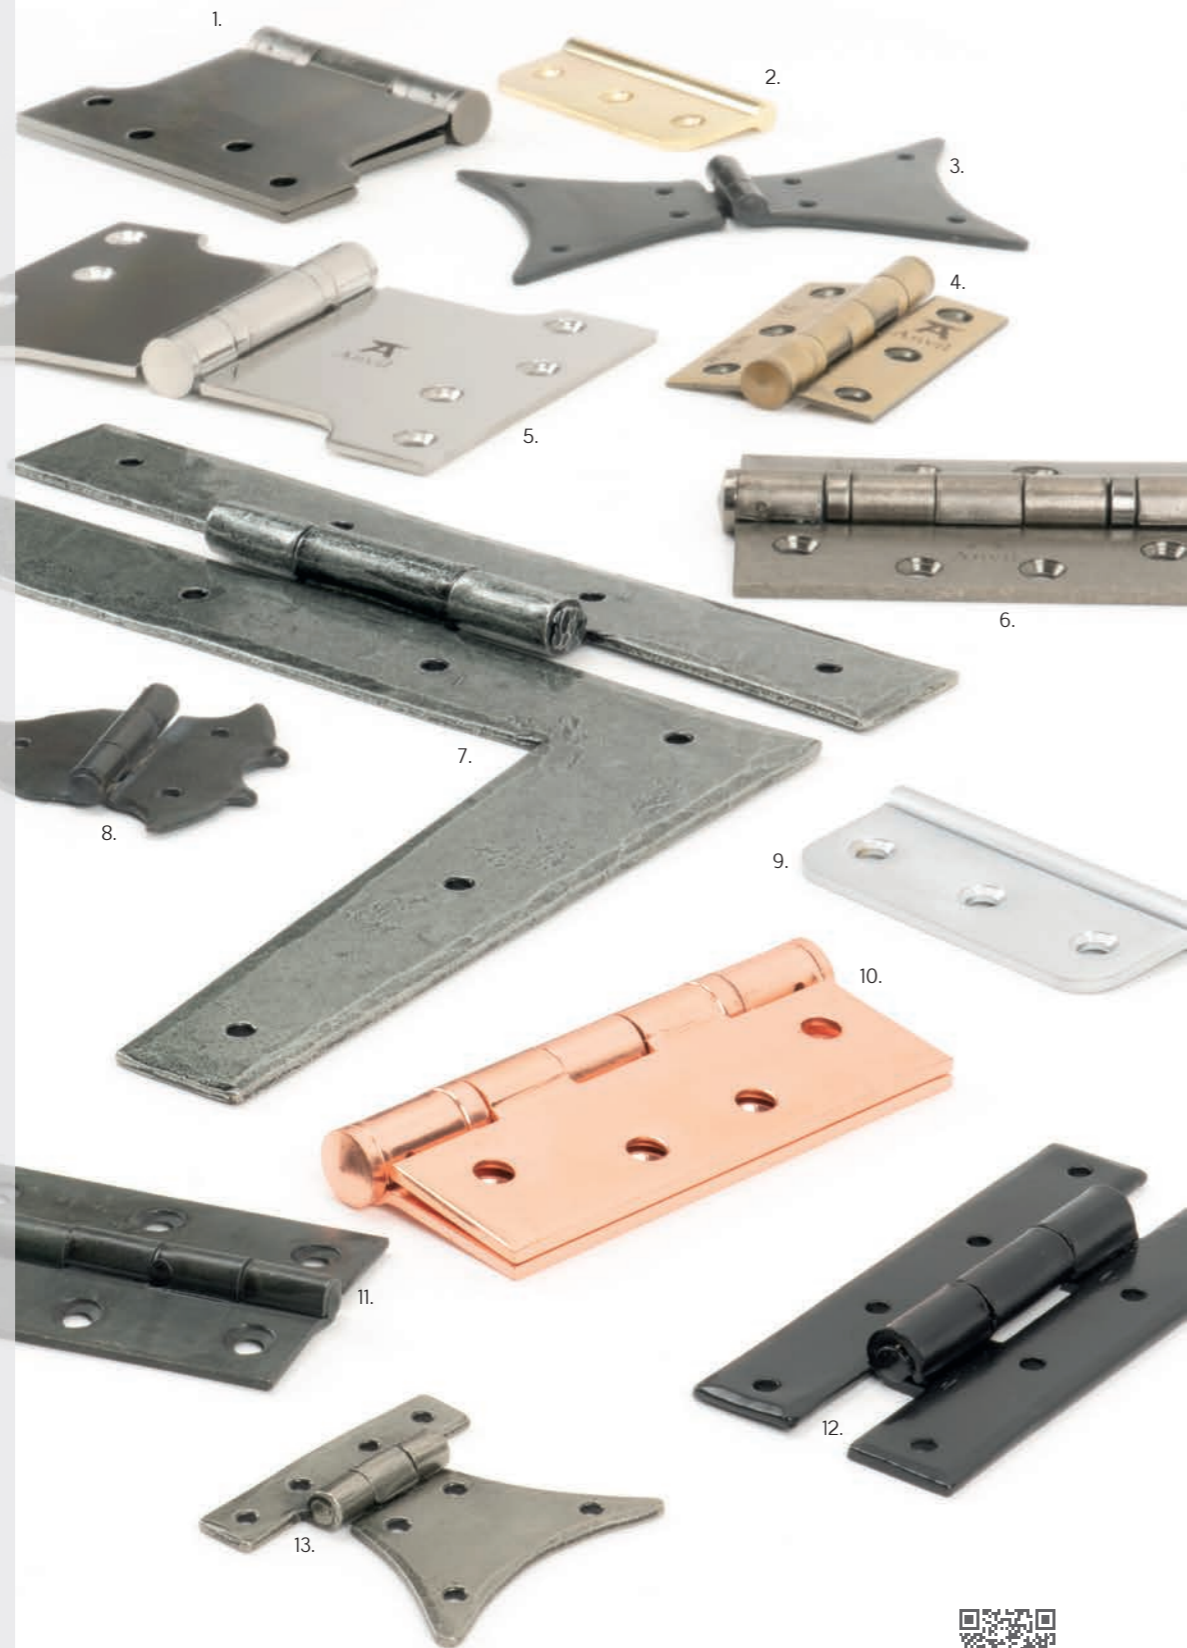

FEATURED PRODUCTS

Our comprehensive hinge collection covers all requirements. Our butt hinges come in a wide choice of finishes and sizes for hanging kitchen cupboards, doors and windows. The collection also includes many specialist and decorative hinges such as butterfly, HL and H hinges, perfect for creating an authentic look.

1. Aged Bronze 4" x 3" x 5" Parliament Hinge (pair) ss
Product Code: 49561
£53.48 +VAT R.R.P.

2. Polished Brass 3" Dummy Butt Hinge (Single)
Product Code: 45441
£7.64 +VAT R.R.P.

3. Beeswax 5" Butterfly Hinge (pair)
Product Code: 33200
£23.43 +VAT R.R.P.

4. Aged Brass 3" Ball Bearing Butt Hinge (pair) ss
Product Code: 49569
£20.59 +VAT R.R.P.

5. Polished Nickel 4" x 3" x 5" Parliament Hinge (pair) ss
Product Code: 49564
£48.62 +VAT R.R.P.

6. Pewter 4" Ball Bearing Butt Hinge (Pair) ss
Product Code: 90027
£26.88 +VAT R.R.P.

7. Pewter 9" HL Hinge (pair)
Product Code: 33759
£58.72 +VAT R.R.P.

8. Beeswax Ormate Hinge (pair)
Product Code: 33219
£13.62 +VAT R.R.P.

9. Satin Chrome 3" Dummy Butt Hinge (Single)
Product Code: 45442
£7.64 +VAT R.R.P.

10. Polished Bronze 4" Ball Bearing Butt Hinge (pair) ss
Product Code: 46526
£29.48 +VAT R.R.P.

11. Beeswax 3" Butt Hinge (pair)
Product Code: 33436
£6.47 +VAT R.R.P.

12. Black 4" H Hinge (pair)
Product Code: 33810
£16.15 +VAT R.R.P.

13. Pewter 2" Half Butterfly Hinge (pair)
Product Code: 33782
£23.43 +VAT R.R.P.

N.B. prices are correct as of 1st July 2021 - please see website for all up-to-date pricing.

A COLLECTION OF
HINGES