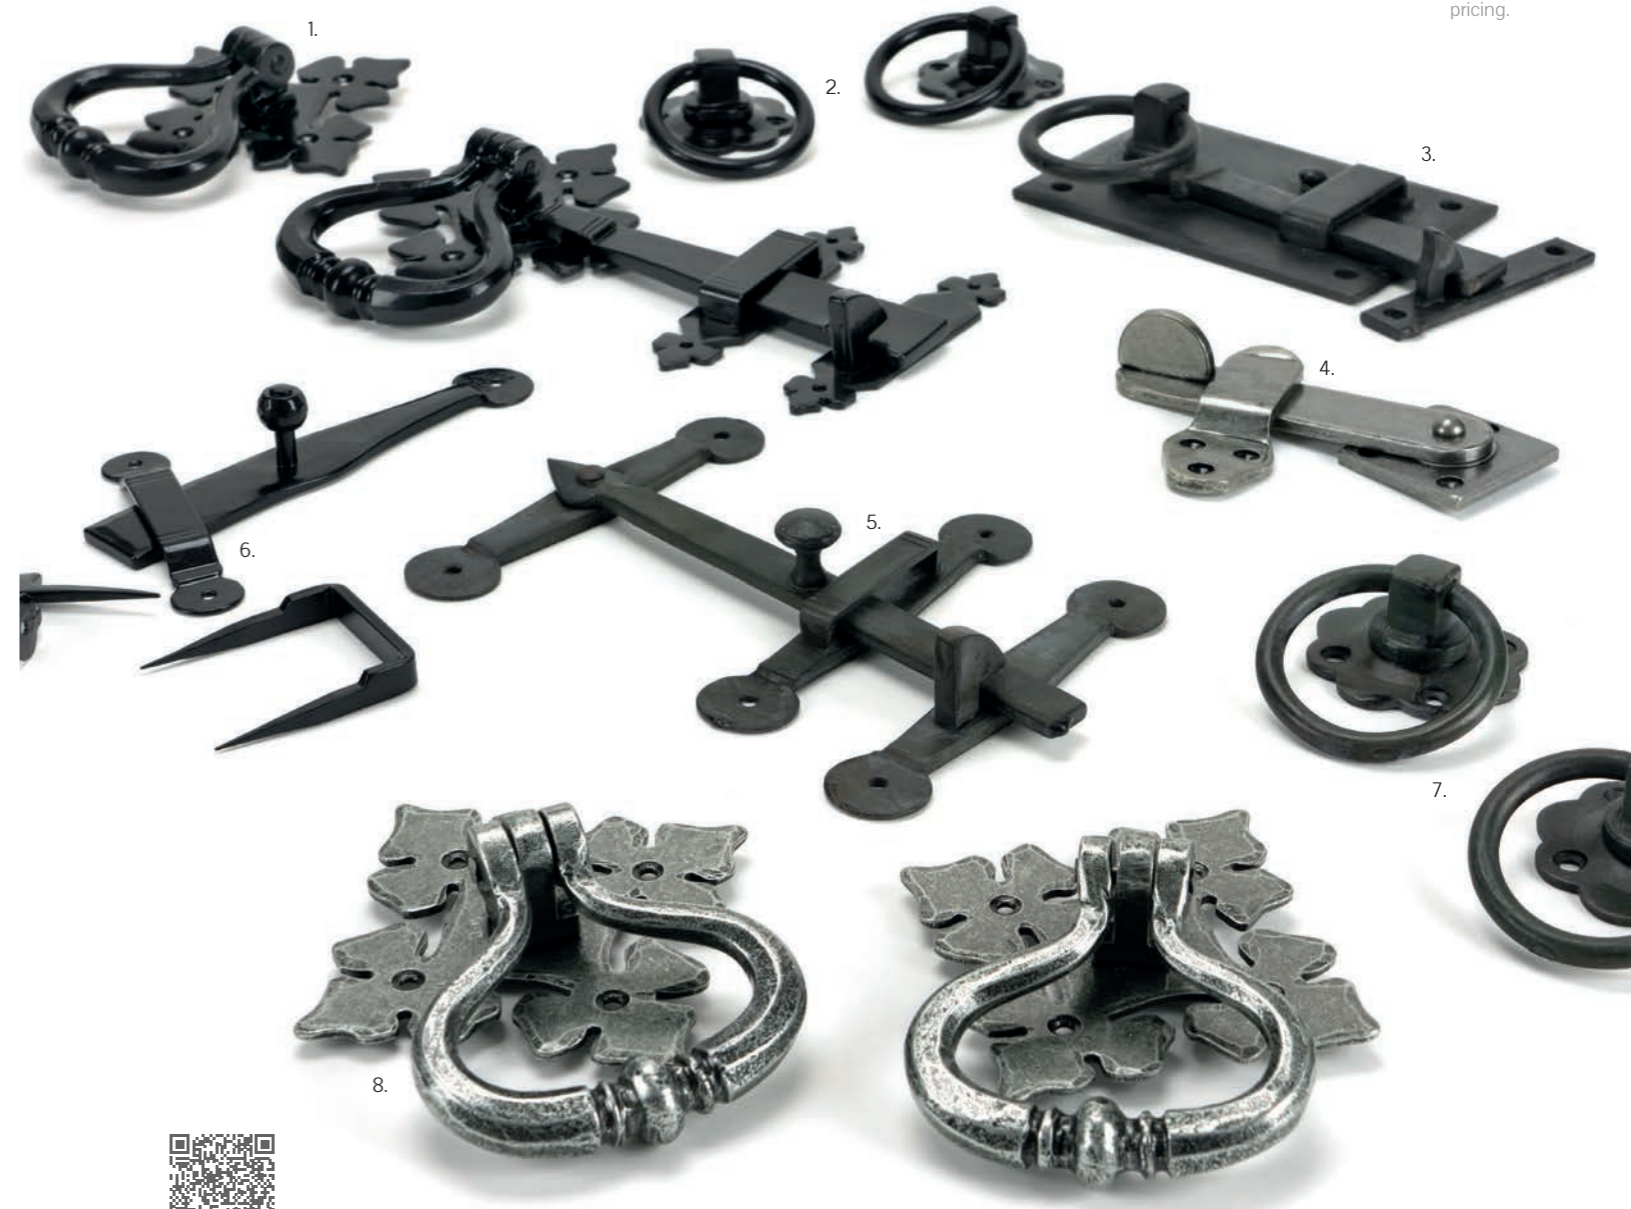

LATCHES & TURNS THE COLLECTION

1. Pewter Medium Bean Thumbblatch
2. Beeswax Medium Bean Thumbblatch
3. Beeswax Ring Turn Handle Set
3. Pewter Shakespeare Latch Set