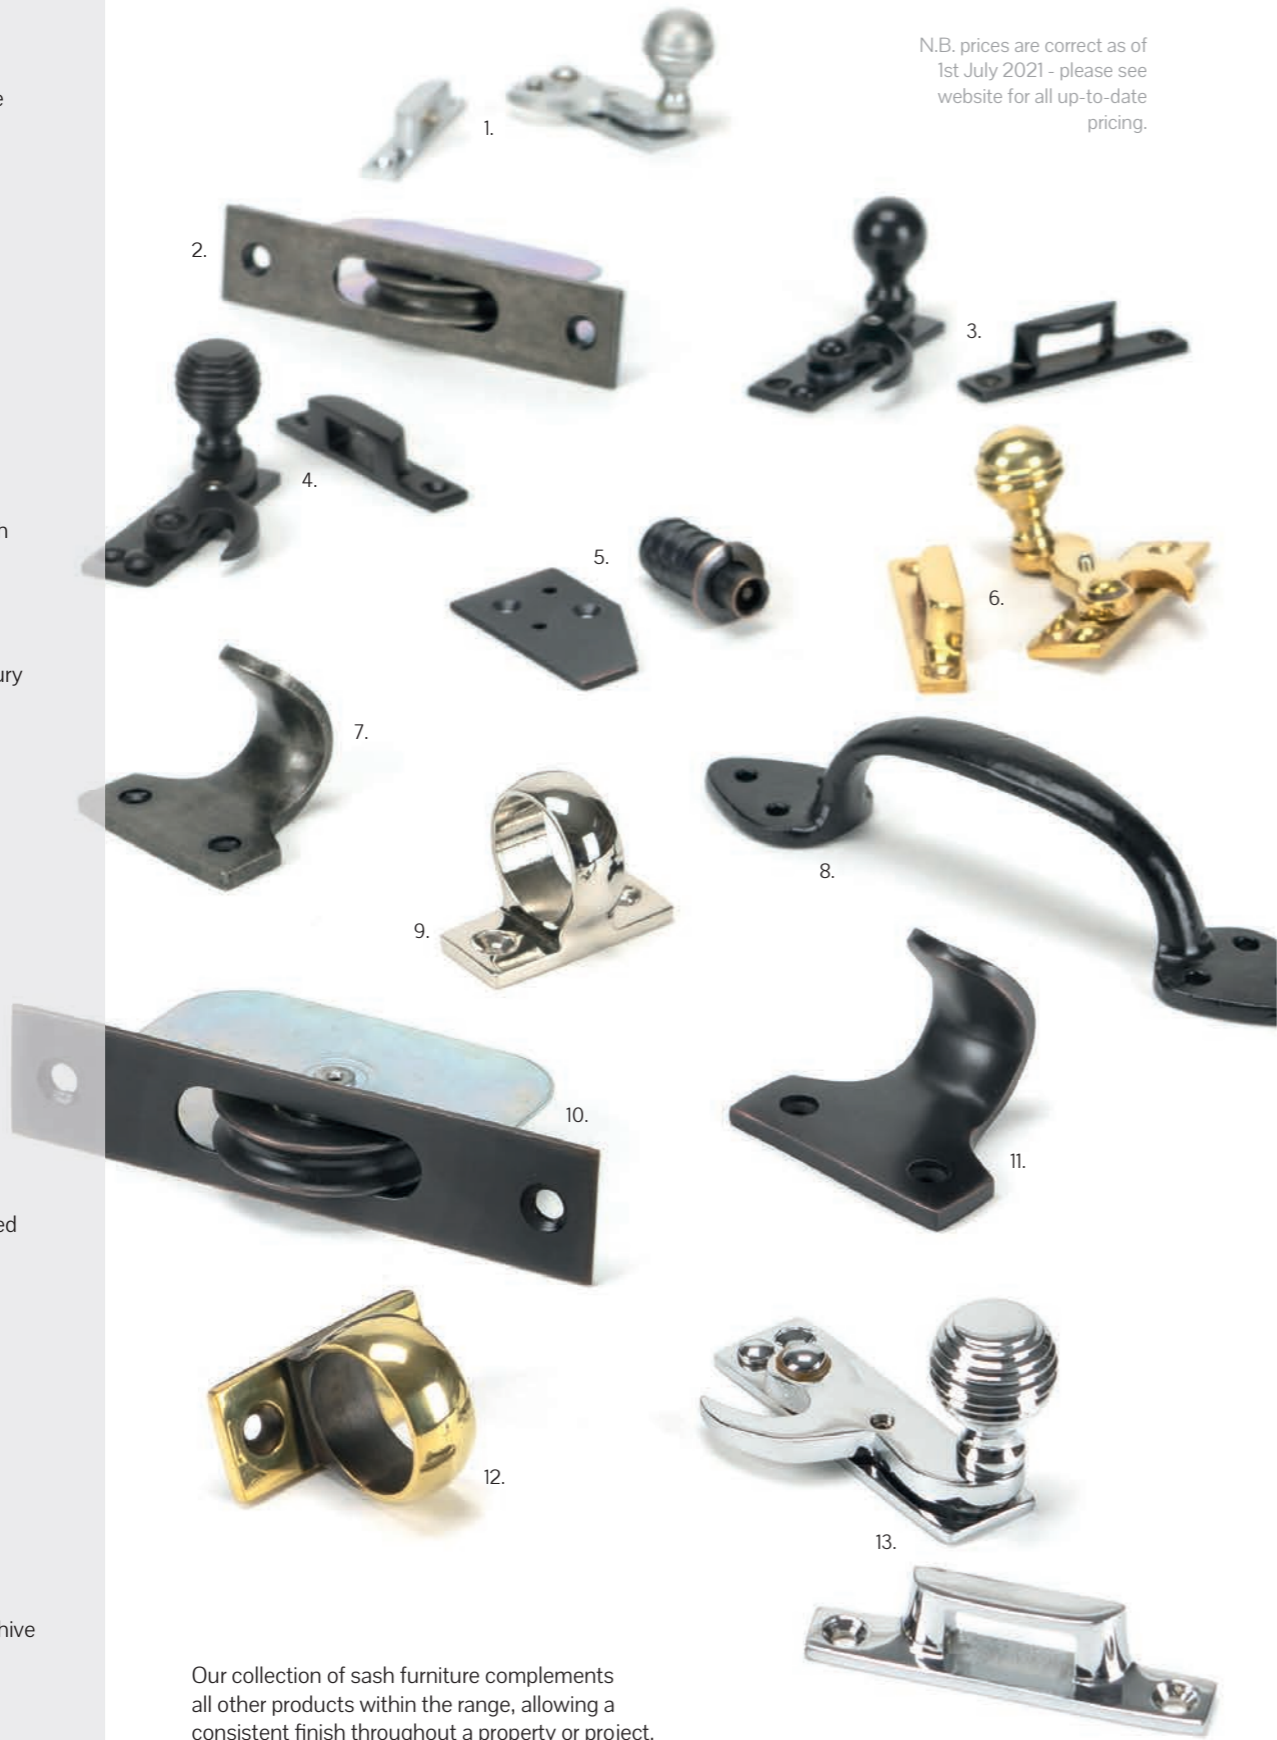

9. Polished Nickel Sash
Eye Lift
Product Code: 45932
£8.65 +VAT R.R.P.

10. Beeswax Square Ended
Sash Pulley 75kg
Product Code: 83648
£18.77 +VAT R.R.P.

11. Beeswax Sash Lift
Product Code: 83649
£6.72 +VAT R.R.P.

12. Aged Brass Sash
Eye Lift
Product Code: 45931
£8.26 +VAT R.R.P.

13. Polished Chrome Beehive
Sash Hook Fastener
Product Code: 45938
£16.11 +VAT R.R.P.

N.B. prices are correct as of
1st July 2021 - please see
website for all up-to-date
pricing.