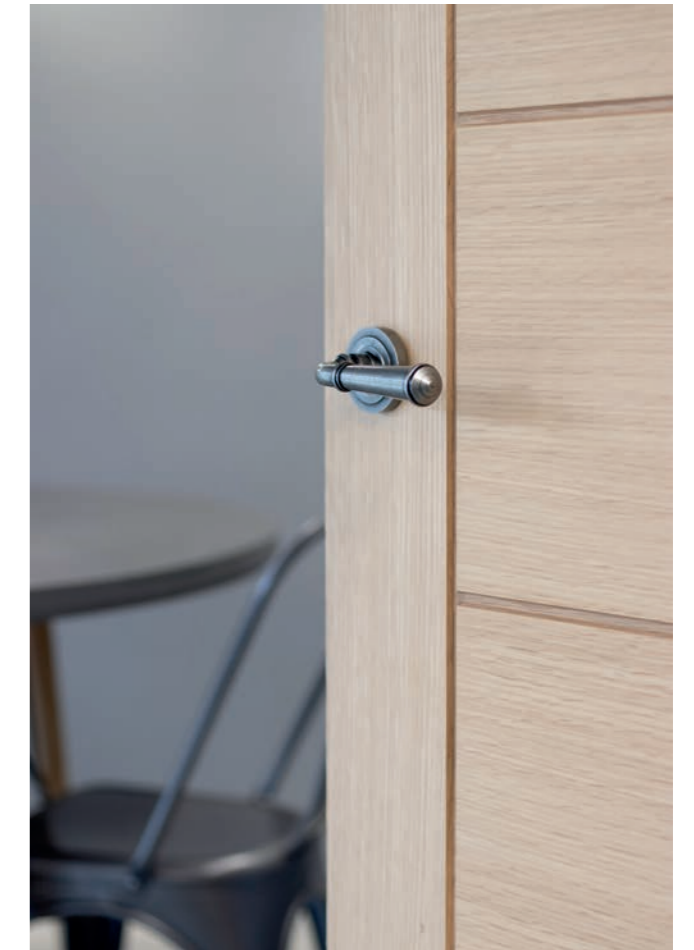

Pewter Regency Lever on Rose Set (Art Deco)