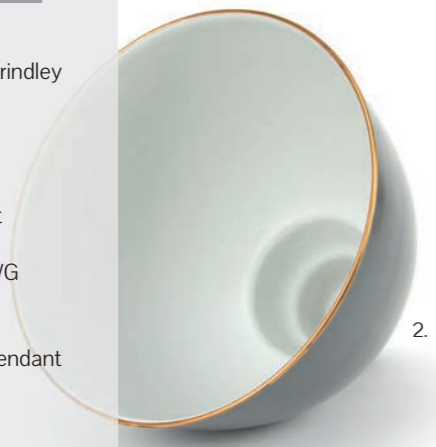

FEATURED PRODUCTS

1. Oatmeal Full Colour Brindley Pendant
Product Code: 49514M
£275.18 +VAT R.R.P.

2. The Brindley Pendant in Warm Grey
Product Code: 49507WG
£275.18 +VAT R.R.P.

3. Burnished Brindley Pendant (Rose pictured only)
Product Code: 49513
£275.18 +VAT R.R.P.

4. Dark Grey Hammered Nickel Brindley Pendant
Product Code: 49511DG
£275.18 +VAT R.R.P.

BRINDLEY PENDANT COLLECTION

All pendants are supplied fully wired with a matching ceiling rose and all necessary fixings. 1.5m of black fabric cable is supplied as standard but LED bulbs with a maximum of 6W must be purchased separately.