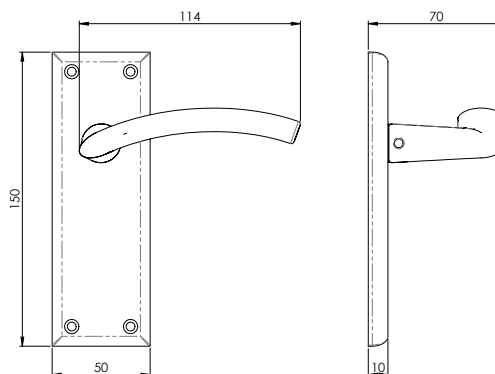

SZR031
Lock
SZR031Y
Euro
SZR033
Bathroom