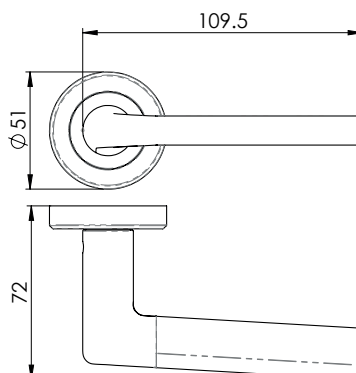

SZR010
DIECI
Lever on Round Rose

To match
SZR011-SZR013