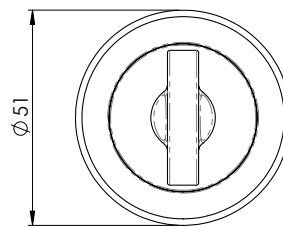

SZR004
Thumbturn and Release