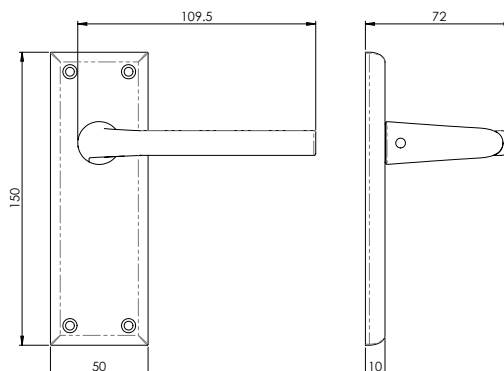

SZR011
Lock
SZR011Y
Euro
SZR013
Bathroom