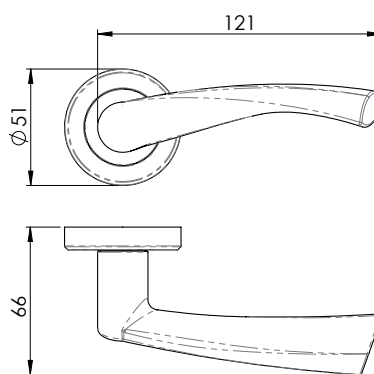

SZR020
VENTI
Lever on Round Rose

To match
SZR021-SZR023