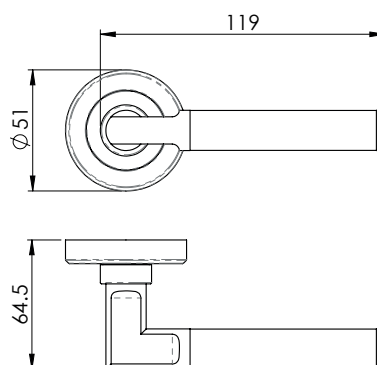

Euro door handle is supplied with 47.5mm centres for external doors to be used with cylinder lock.

 **PN** - Finished in Polished Nickel

 **SN** - Finished in Satin Nickel

 **PNSN** - Finished in Polished Nickel/Satin Nickel

SZR050
CINQUANTA
Lever on Round Rose

PN SN

To match
SZR051-SZR053

SZR060
SESSANTA
Lever on Round Rose

PNSN

To match
SZR061-SZR063

SZR001
Euro Escutcheon

SZR002
Lock Escutcheon