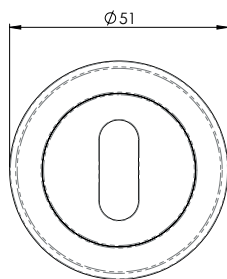

Euro door handle is supplied with 47.5mm centres for external doors to be used with cylinder lock.

 **PN** - Finished in Polished Nickel

 **SN** - Finished in Satin Nickel

 **PNSN** - Finished in Polished Nickel/Satin Nickel

SZR050
CINQUANTA
Lever on Round Rose

PN SN

To match
SZR051-SZR053

SZR060
SESSANTA
Lever on Round Rose

PNSN

To match
SZR061-SZR063

SZR001
Euro Escutcheon

SZR002
Lock Escutcheon