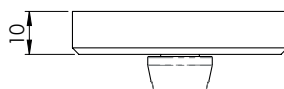

SZR004
Thumbturn and Release