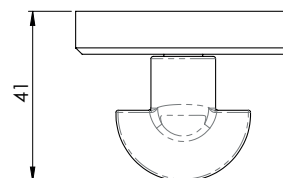

SZR004
Thumbturn and Release